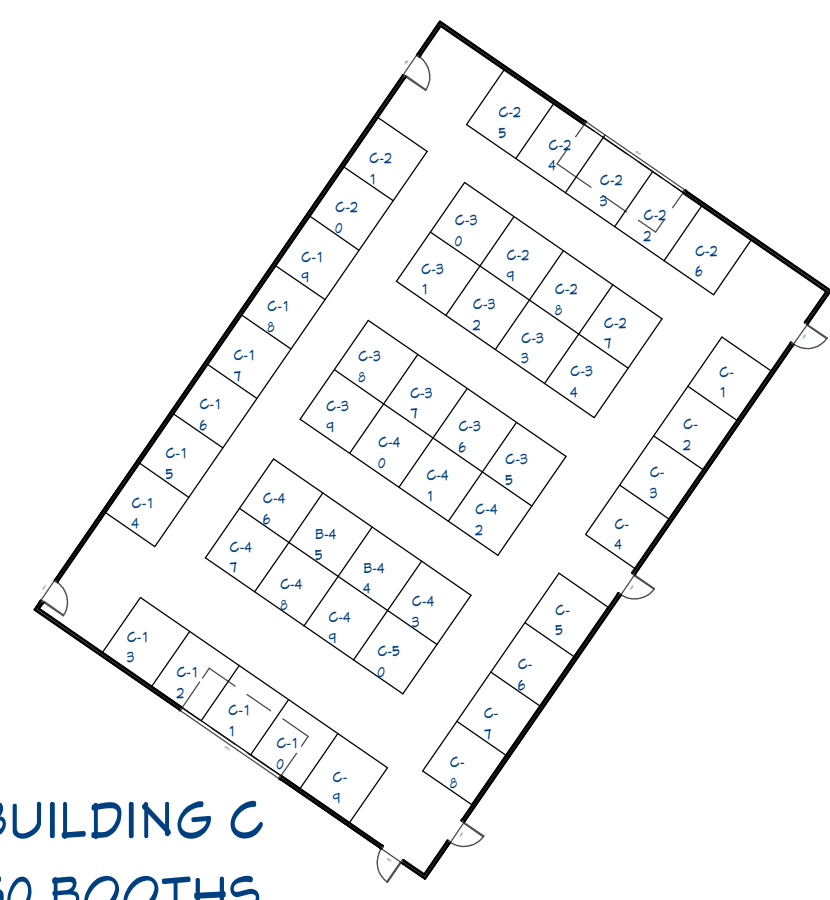

VENDOR  
PARKING

BUILDING B  
41 - BOOTHS

BUILDING C  
50 BOOTHS

OUTDOOR  
VENDORS

BUILDING A  
41 BOOTHS

OUTDOOR  
VENDORS

TOTAL INDOOR  
BOOTHS = 132

SITE LAYOUT

CBBTA  
SOUTH WEST IOWA HOME SHOW  
WESTFAIR AMPHITHEATER  
22984 US-6, COUNCIL BLUFFS, IA 51503

41 - BOOTHS

BUILDING A

CBBTA  
SOUTH WEST IOWA HOME SHOW  
WESTFAIR AMPHITHEATER  
22984 US-6, COUNCIL BLUFFS, IA 51503