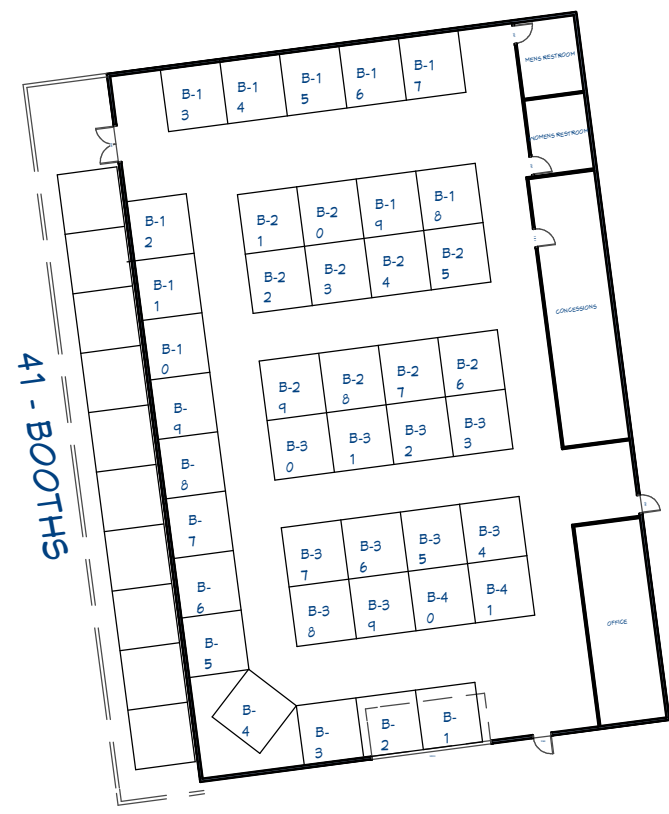

VENDOR  
PARKING

BUILDING B  
41 - BOOTHS

BUILDING C  
50 BOOTHS

OUTDOOR  
VENDORS

BUILDING A  
41 BOOTHS

OUTDOOR  
VENDORS

TOTAL INDOOR  
BOOTHS = 132

SITE LAYOUT