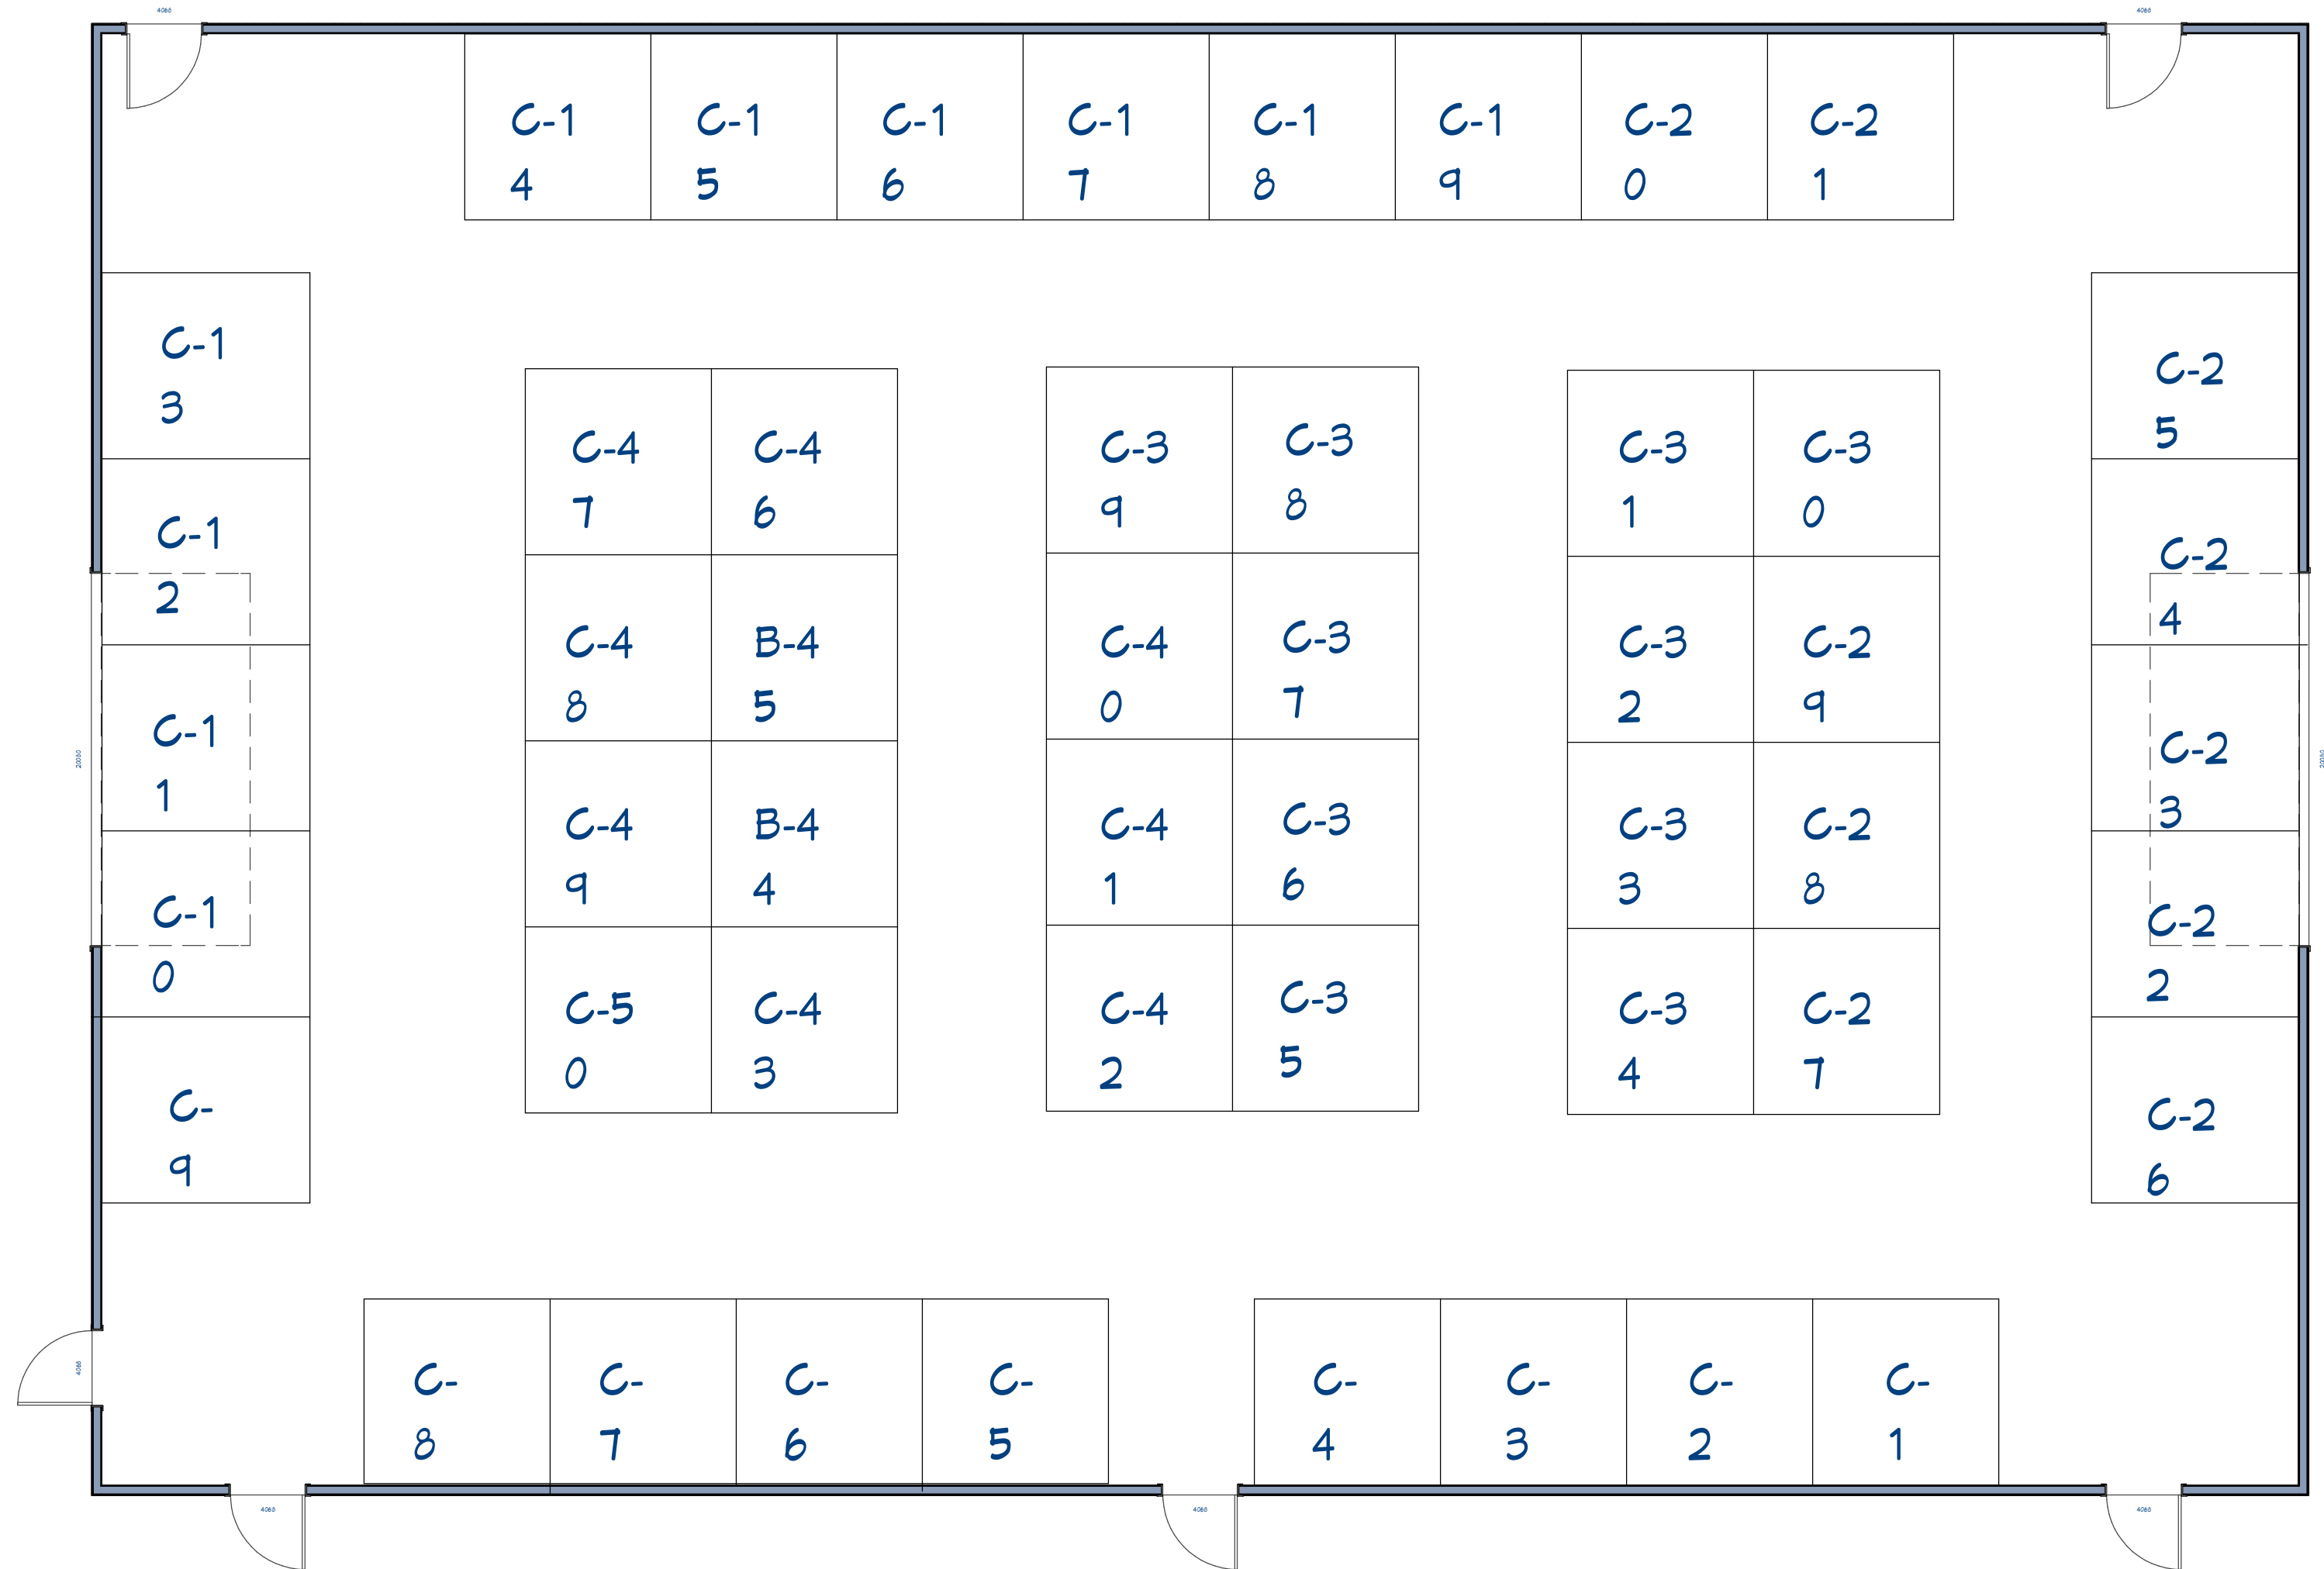

50 - BOOTHS

BUILDING C

CBBTA
SOUTH WEST IOWA HOME SHOW
WESTFAIR AMPHITHEATER
22984 US-6, COUNCIL BLUFFS, IA 51503